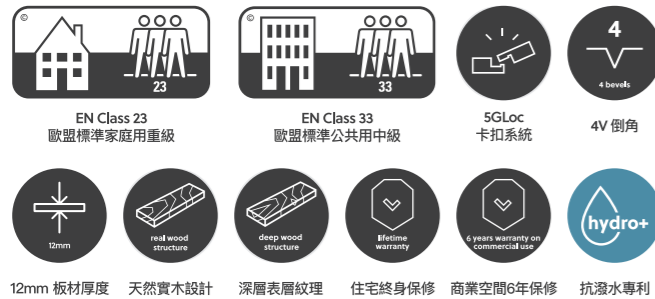

Thickness

12 mm

Size

1288 x 190 mm

Bevels

4

Locking system

5G Loc